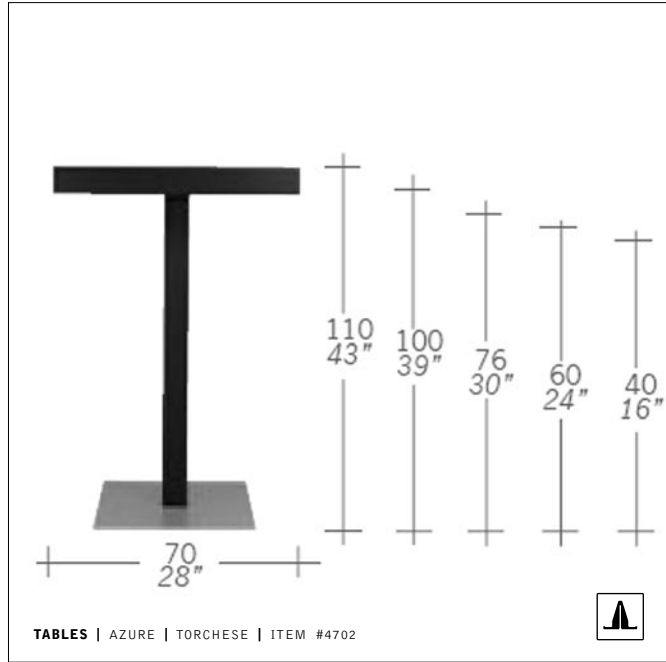

AZURE

AZURE | TORCHESE | ITEM #4702

DIMENSIONS

HEIGHT	|	16.0"	MAX HEIGHT	|	43.0"
WIDTH	|	28.0"			
DEPTH	|	28.0"